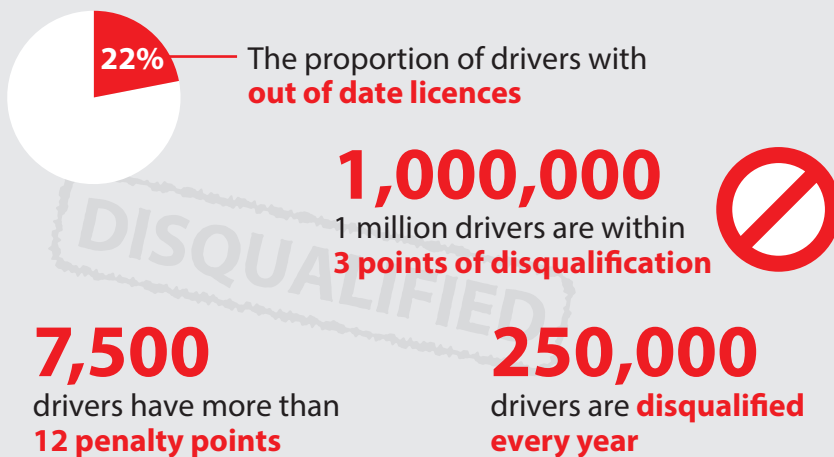

Driving Licences: The facts (statistics courtesy of DVLA)

Business Driver offers a platform-free software solution that checks the licences of all your drivers and issues reports and notifications of changes in status. This helps you keep constant track of your drivers and any risks posed to your legal compliance. With our secure feed from DVLA Swansea there is no third party involvement when verifying driver eligibility. Business Driver are ISO27001 Information Security Management Certified, ensuring that your employees' information is completely secure.

Further information

i Contact us now for further information or to request detailed case studies, references and a demo.

0844 443 8611

info@businessdriver.com

Driver Licence Checks are just one part of our complete range of driver risk management solutions. Visit us online to find out more.

www.businessdriver.com

Business Driver Fleet Risk Management Limited. Registered Office: 32 Falstaff House, Bardolph Road, Richmond, Surrey TW9 2LH, UK. Registered in England number 7078081